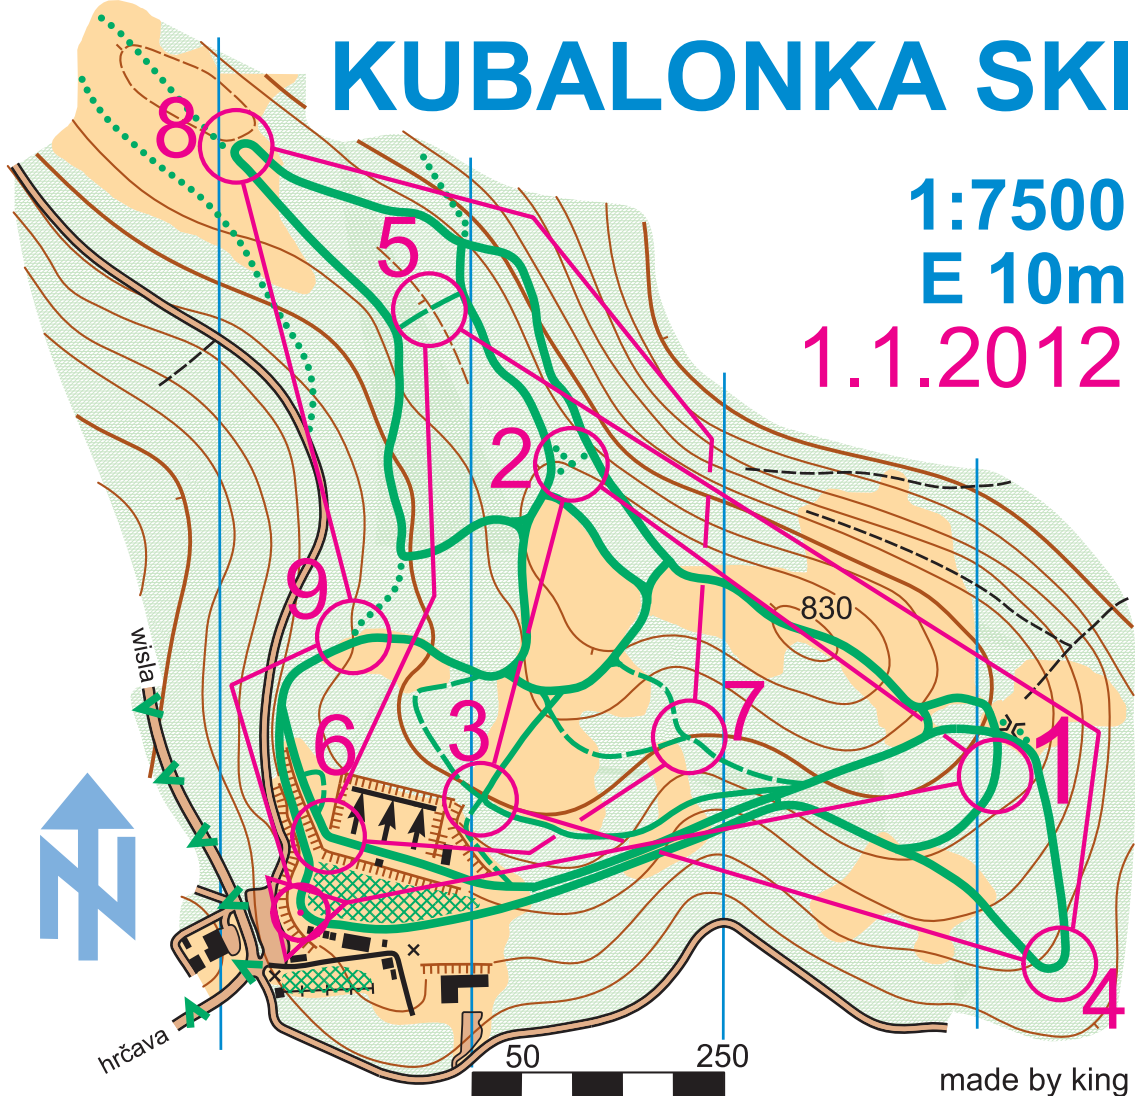

# KUBALONKA SKI

1:7500

E 10m

1.1.2012

made by king